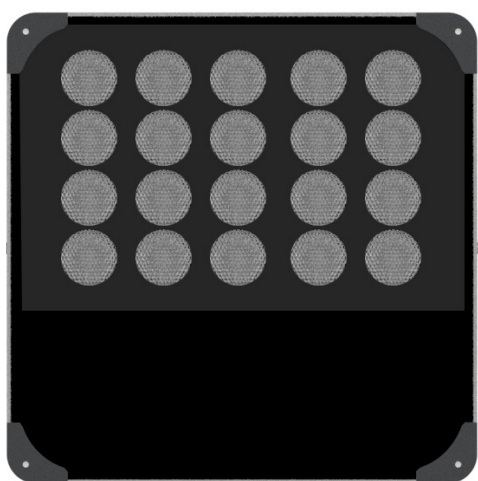

SPECTRA.

BOLIDE 120W

Available colors:

Beam angle:

25°

Location:

Exterior

Manufacturer:

Wattage:

120W

Materials:

Aluminum

Led Color:

RGB

Product Dimension:

355*320*70mm

IP Code:

66

Fixation:

Surface

CRI :

90

Lumen Output:

8160LM